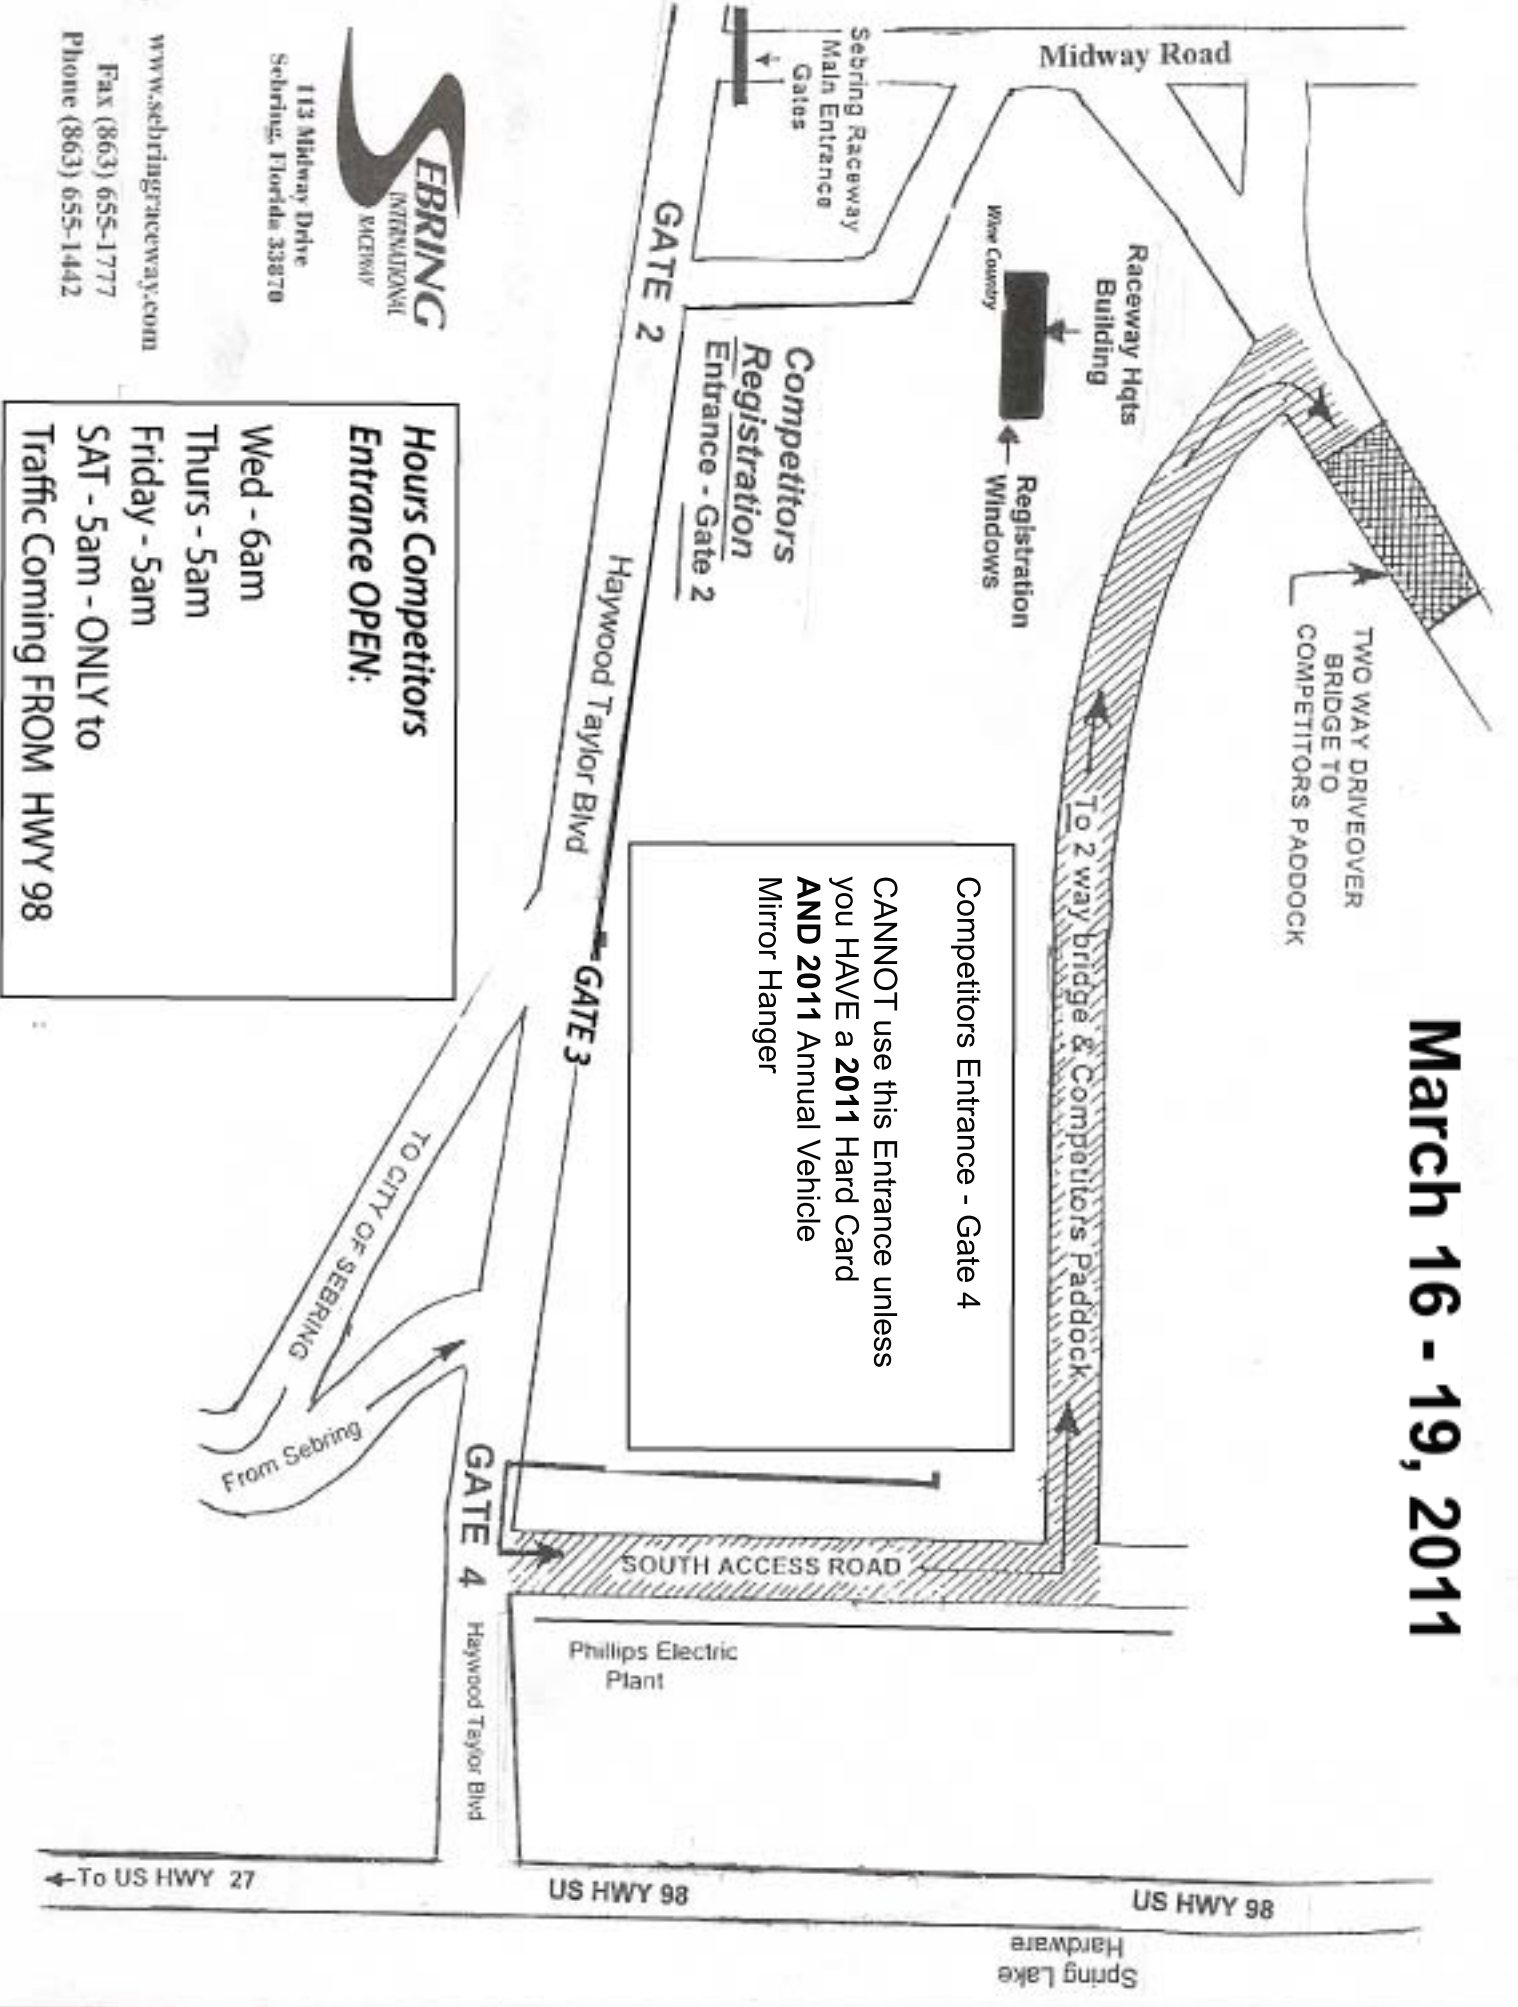

March 16 - 19, 2011

113 Midway Drive
Sebring, Florida 33870

www.sebringraceway.com

Fax (863) 655-1777
Phone (863) 655-1442

**Hours Competitors
Entrance OPEN:**
Wed - 6am
Thurs - 5am
Friday - 5am
SAT - 5am - ONLY to
Traffic Coming FROM HWY 98

Competitors Entrance - Gate 4
CANNOT use this Entrance unless
you HAVE a 2011 Hard Card
AND 2011 Annual Vehicle
Mirror Hanger